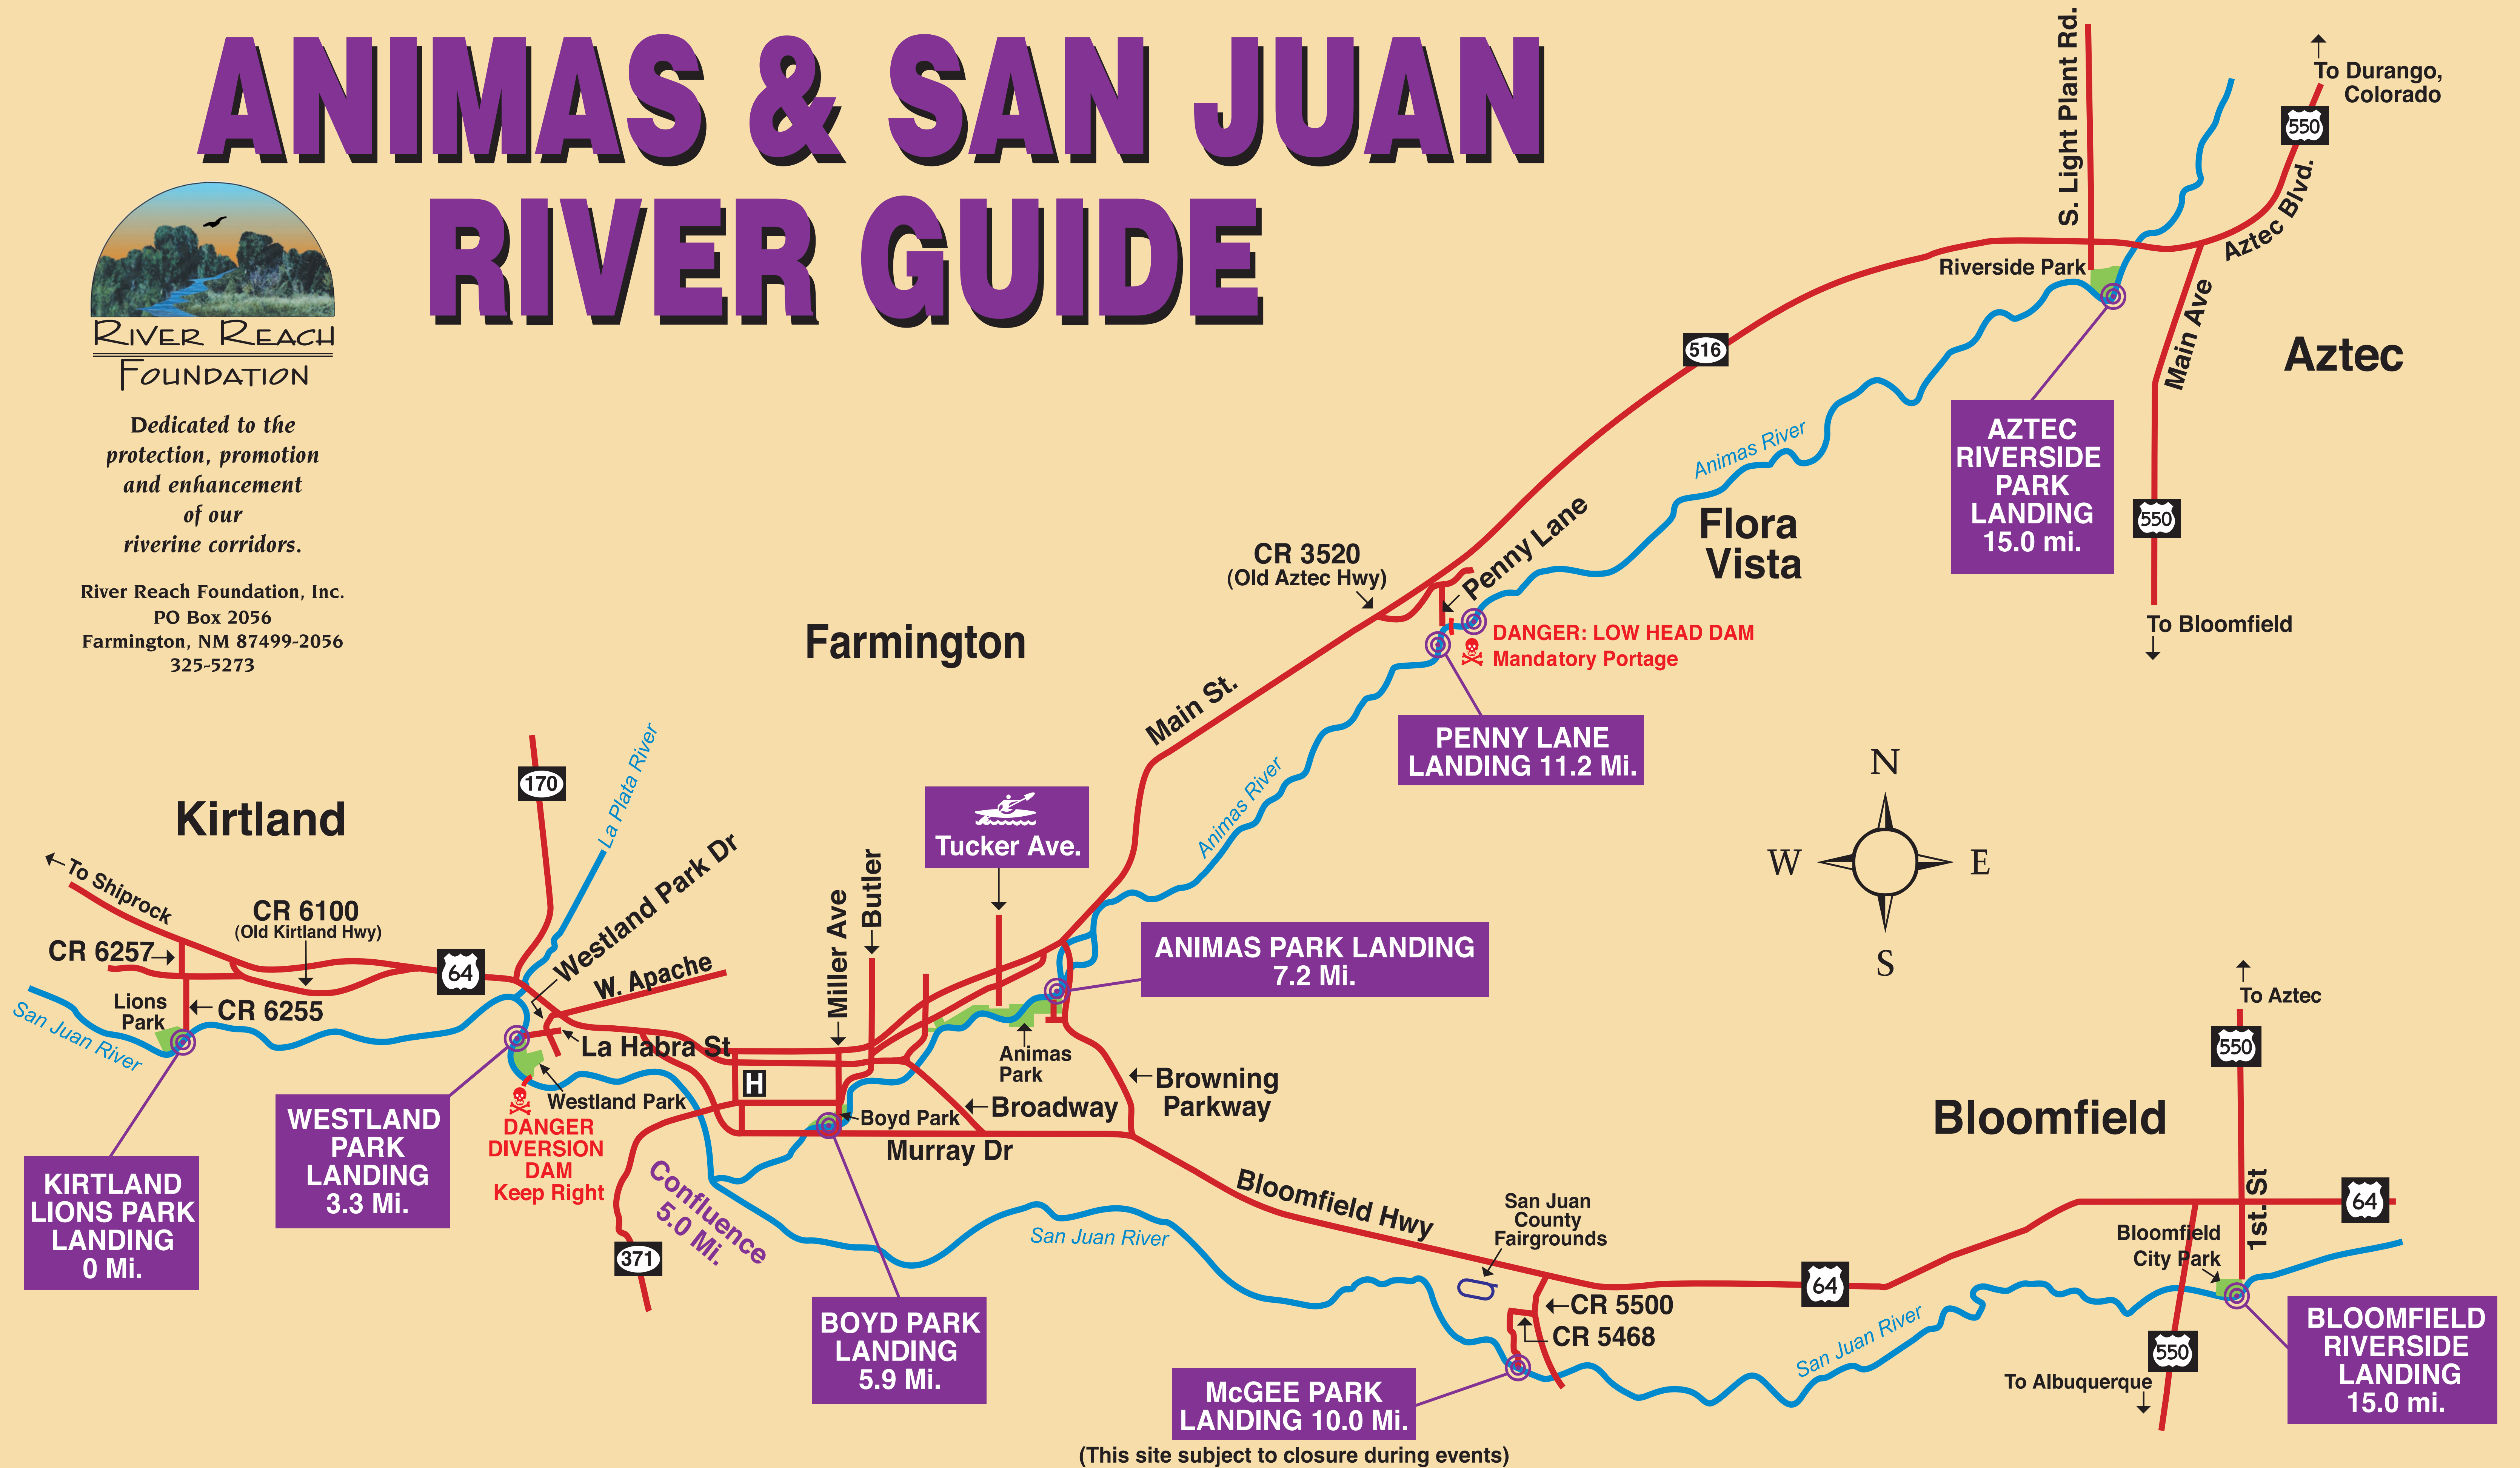

ANIMAS & SAN JUAN RIVER GUIDE

RIVER REACH
FOUNDATION

Dedicated to the
protection, promotion
and enhancement
of our
riverine corridors.

River Reach Foundation, Inc.
PO Box 2056
Farmington, NM 87499-2056
325-5273

(This site subject to closure during events)